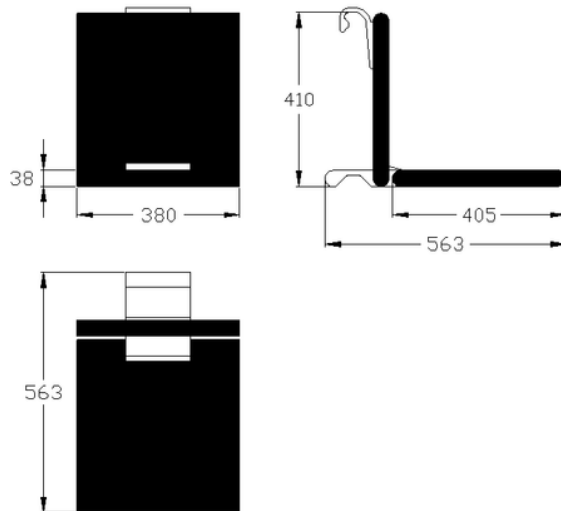

NORMBAU

PASSION FOR CARE

Cavere Suspendable shower seat 7847380

380 x 563 x 410mm, seat for 850mm top edge of shower handrail made of Aluminium, with a scratch-resistant powder coating with antibacterial protection. Available in the Cavere® colour range, with padded seat made of PUR integral foam in colour anthracite. With non-corrosive metal core throughout, with maintenance-free brake, locked in the upright position, space saving, space required in lift-up position 197mm from wall. Can be suspended from Cavere® shower handrail. Maximum loading permitted 150 kgs, tested, respond TÜV requirement.

Product code	7847380
Product group	7000

	Carbon black (091)
	Cavere® white (092)
	Satin beige (093)
	Cavere® Anthrazit Metallic (095)
	Cavere® Silber Metallic (096)

NORMBAU GmbH
 Schwarzwaldstraße 15
 77871 Renchen/Germany
 Telefon +49(0)7843 / 704 - 0
 Telefax +49(0)7843 / 704 - 43
 www.normbau.de · normbau@allegion.com